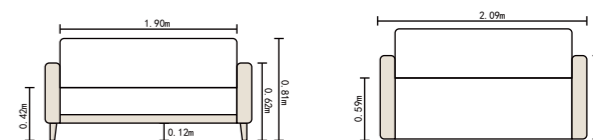

PRODUCT COLOR

Model / LS050SF1

MATERIAL DESCRIPTION

- Cover Material: Velvet Fabric
- Padding: Foam
- Leg: Metal

PRODUCT SIZE

- Three Seat: W2090xD850xH810mm
- Extend: W2090xD1100xH620mm

PRODUCT COLOR

Model / S031

PRODUCT SIZE

- Loveseat: W1500xD810xH690mm

PRODUCT COLOR

Model / S040

MATERIAL DESCRIPTION

- Cover Material: Leathaire
- Padding: Foam+Latex
- Leg: Stainless Steel

PRODUCT SIZE

- Loveseat: W2800xD1100xH670mm
- One Seat: W1300xD1100xH670mm