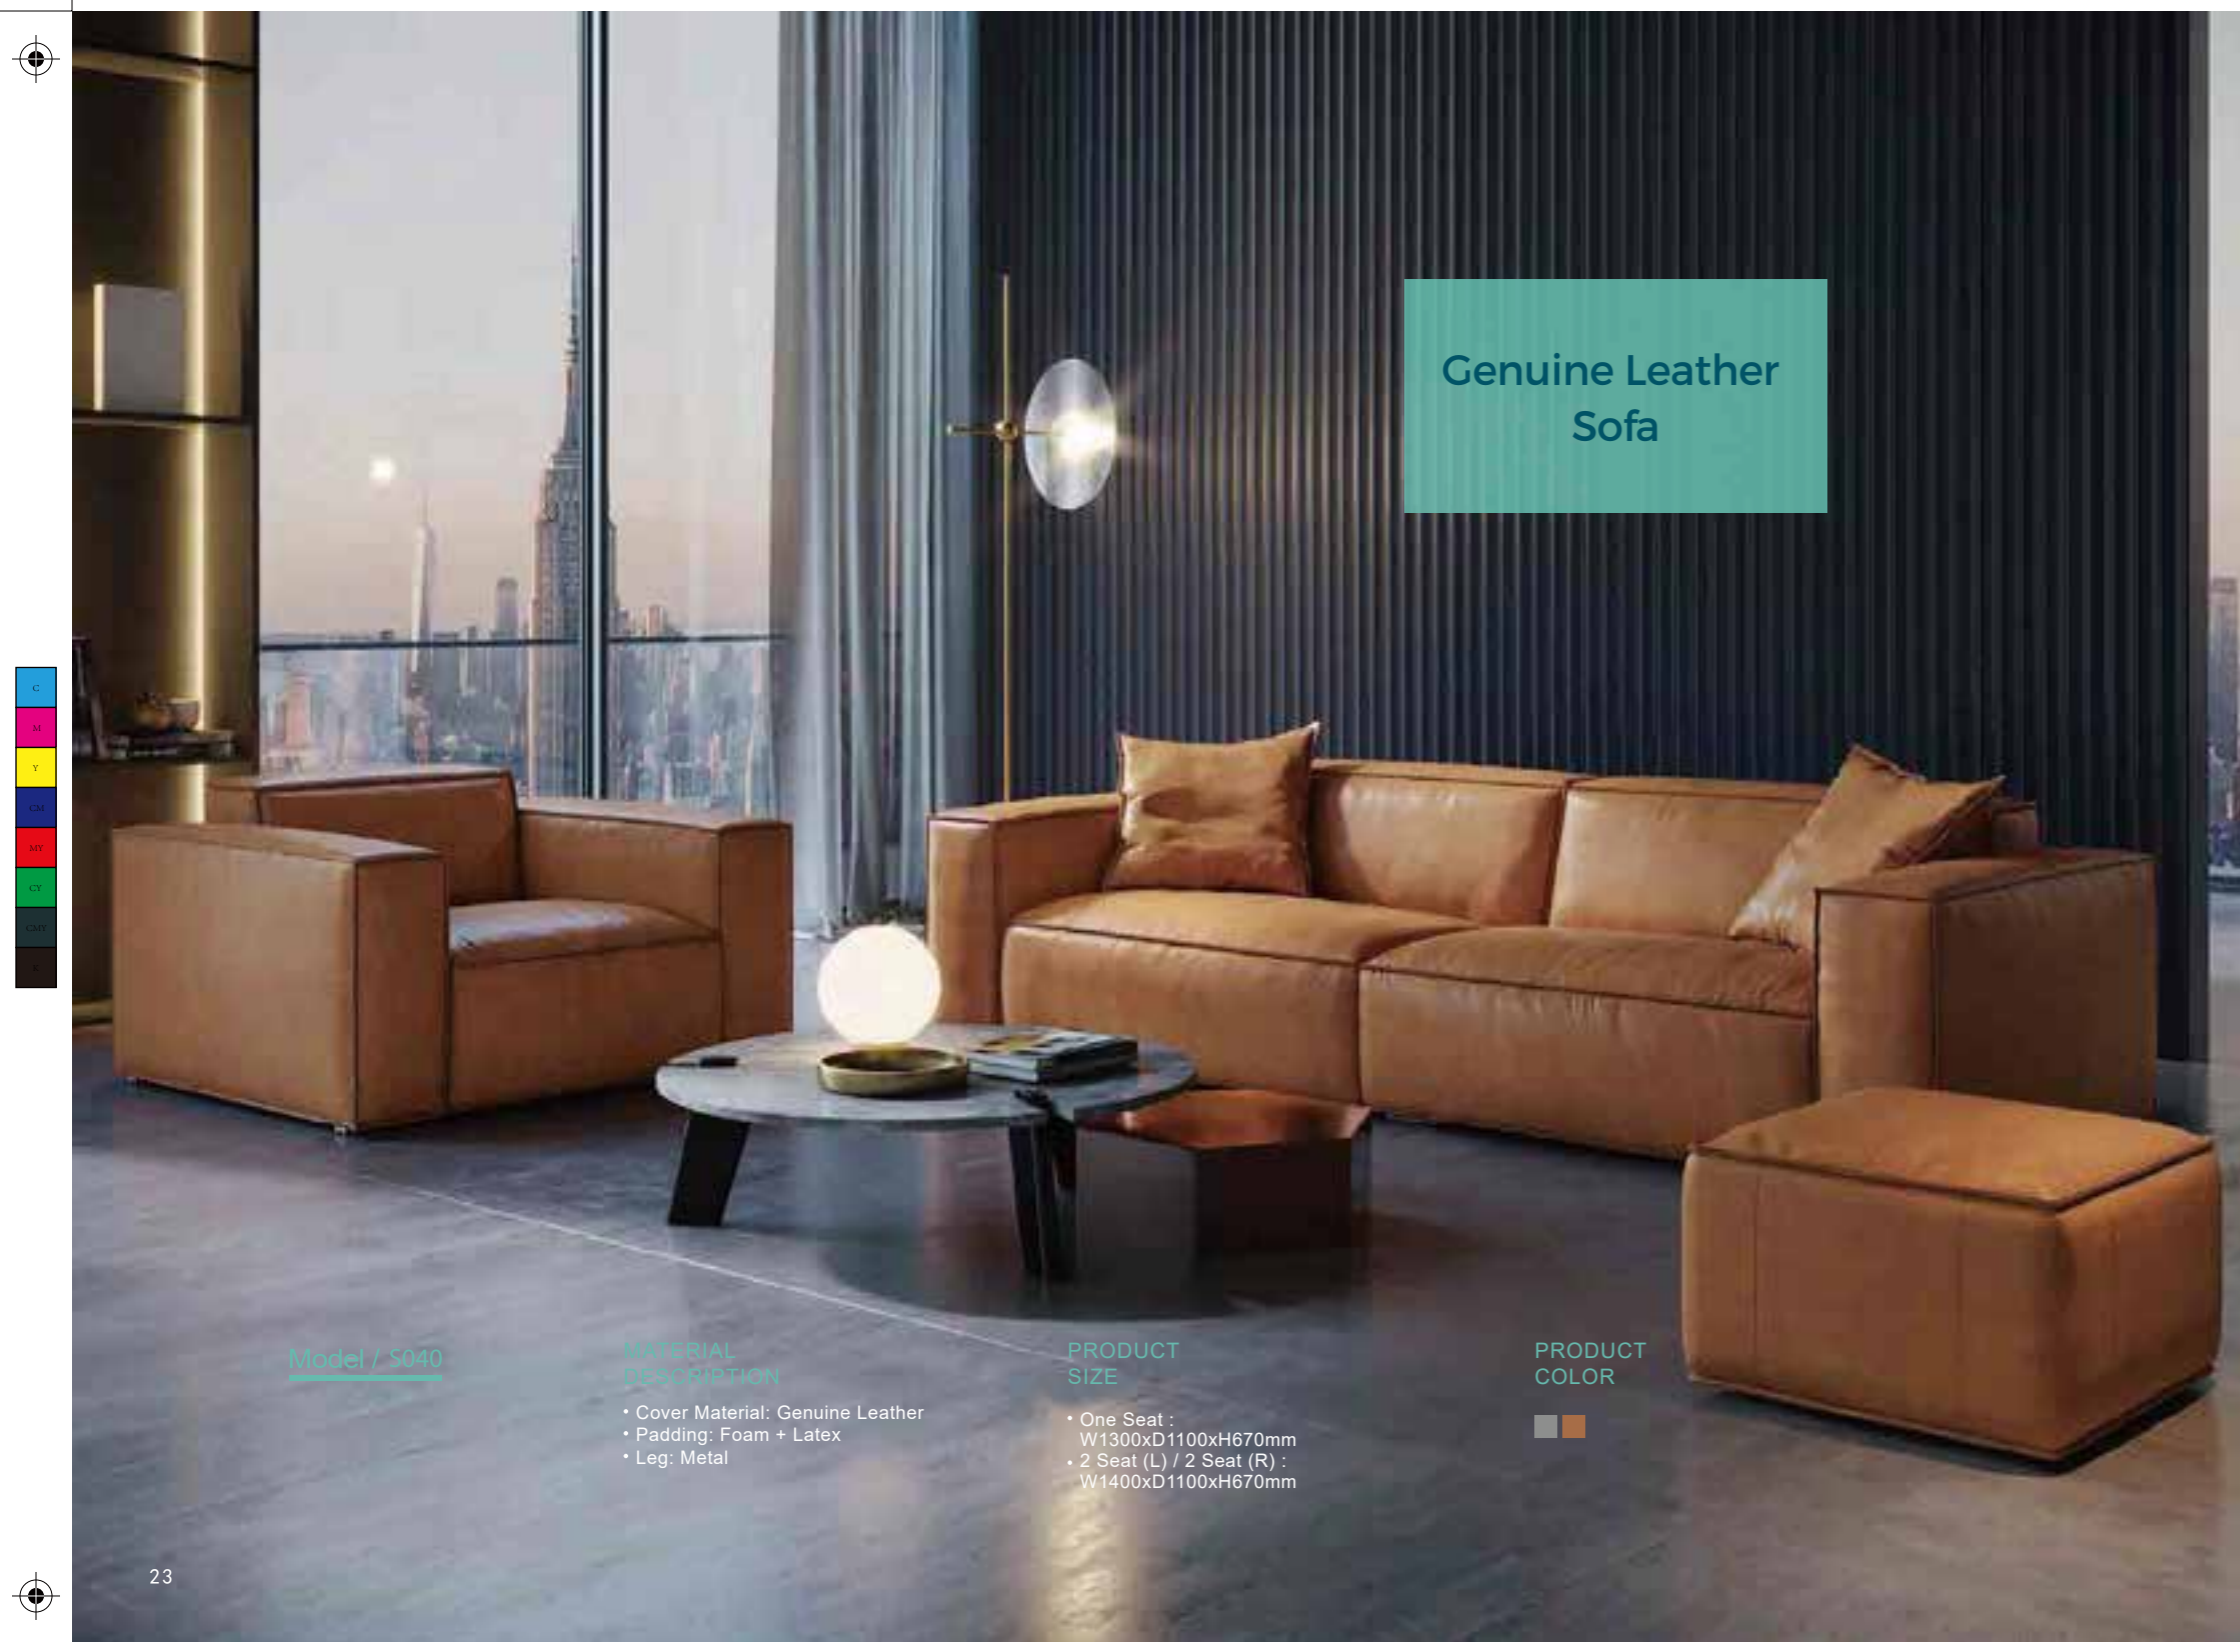

Genuine Leather Sofa

Model / S040

MATERIAL DESCRIPTION

- Cover Material: Genuine Leather
- Padding: Foam + Latex
- Leg: Metal

PRODUCT SIZE

- One Seat : W1300xD1100xH670mm
- 2 Seat (L) / 2 Seat (R) : W1400xD1100xH670mm

PRODUCT COLOR

Model / 2087

MATERIAL DESCRIPTION

- Cover Material: Genuine Leather
- Padding: Foam
- Leg: Wood

PRODUCT SIZE

- Three Seat : W2210xD900xH830mm
- 2 Seat (L) + 2 Seat (R) : W2820xD900xH830mm
- Ottoman: W650xD650xH410mm

PRODUCT COLOR