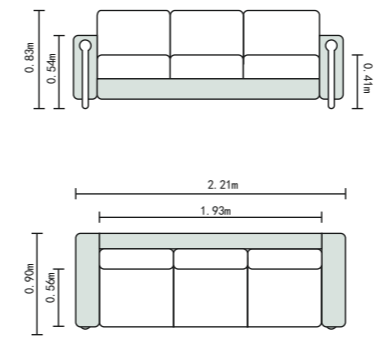

PRODUCT COLOR